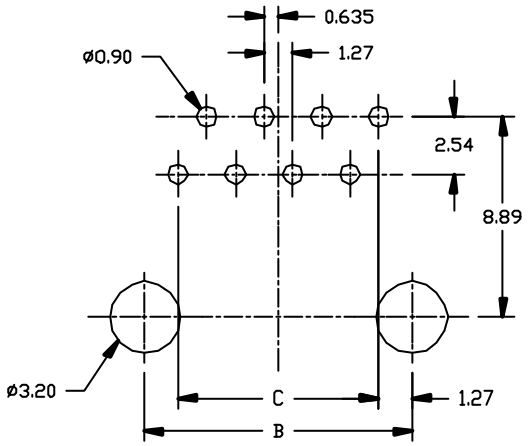

REVISION RECORD				
REV	ECD	DESCRIPTION	DRFT	CHKD

RECOMMENDED HOLE PATTERN

1. NOTE :
1. MATERIAL: HOUSING-PBT POLYESTER UL94V-0
     STANDARD COLOR-BLACK
     CONTACT-0.35x0.58mm
     PHOS-BRONZE PLATED WITH
     HARD GOLD SELECTIVE
  2. CAVITY CONFIRMS TO FCC RULES AND
     REGISTRATION PAR68, SUBPARTS F.
  3. UL FILE NO: E163191

replace with No. of position: 6 or 8

replace with No of contacts: 4, 6 or 8

PART NUMBER	GOLD PLATING
MJT-1xx-S146-01	3μ"
MJT-1xx-S146-02	6μ"
MJT-1xx-S146-03	15μ"
MJT-1xx-S146-04	30μ"
MJT-1xx-S146-05	50μ"

Connector Type	No. of Position	Dimensions			
		A	B	C	D
RJ 11	6	13.20	10.16	6.35	9.87
RJ 45	8	15.36	11.43	8.89	11.87