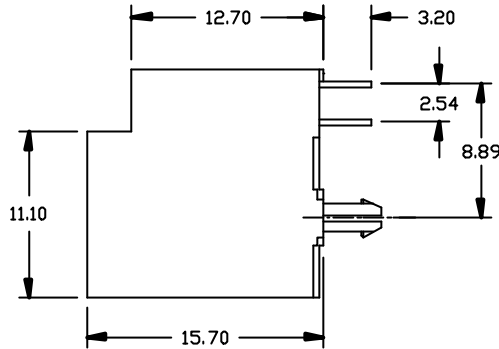

REVISION RECORD				
REV	ECD	DESCRIPTION	DRFT	CHKD

RECOMMENDED HOLE PATTERN

1. NOTE :
1. MATERIAL: HOUSING-PBT POLYESTER UL94V-0
     STANDARD COLOR-BLACK
     CONTACT-0.35x0.58mm
     PHOS-BRONZE PLATED WITH
     HARD GOLD SELECTIVE
  2. CAVITY CONFIRMS TO FCC RULES AND
     REGISTRATION PAR68, SUBPARTS F.
  3. UL FILE NO: E163191

replace with No. of position: 4, 6 or 8

replace with No of contacts: 2, 4, 6 or 8

PART NUMBER	GOLD PLATING
MJT-1xx-S146/M-01	3μ"
MJT-1xx-S146/M-02	6μ"
MJT-1xx-S146/M-03	15μ"
MJT-1xx-S146/M-04	30μ"
MJT-1xx-S146/M-05	50μ"

Connector Type	No. of Position	Dimensions		
		A	B	C
RJ 9	4	11.18	7.62	3.81
RJ 11	6	13.20	10.16	6.35
RJ 45	8	15.24	11.43	8.89

	DATE	
	DATE	
	DATE	
	DATE	
TOP ENTRY PCB JACK RJ9 <4P> RJ11 <6P> RJ45 <8P> NON SHIELDED		DRAWING NO. 52xx700
DO NOT SALE DRAWING		SHEET 5 OF 5