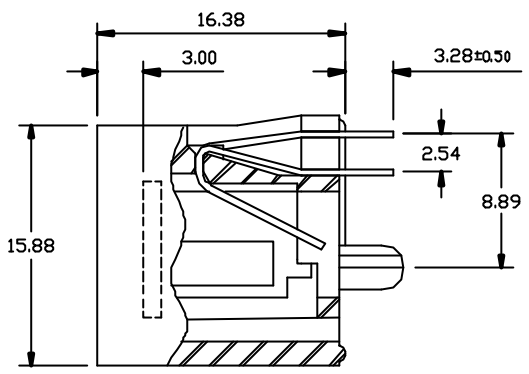

Connector Type	No. of Position	Dimensions			
		A	B	C	D
RJ 9	4	13.97	11.43	7.62	3.81
RJ 11	6	16.00	13.46	10.16	6.35
RJ 45	8	17.84	15.36	11.43	8.89

 TOLERANCES EXCEPT AS NOTED MM ± .05 INCHES ± .005 ANGLES ± .03 THIRD ANGLE PROJECTION	DFW TO DATE	DATE
	CHKD DATE	DATE
	MFD DATE	DATE
	APPVL DATE	DATE
MATERIAL :	QT'Y :	FINISH:
SCALE :	DRAWING NO. 800A-0368	SIZE REV

E-tec
 Interconnect

TOP ENTRY PCB JACK
 RJ9 <4P> RJ11 <6P> RJ45 <8P>
 "SPLIT FOOT" W & W/O PANEL STOP

SHEET OF

REVISION RECORD				
REV	ECD	DESCRIPTION	DRFT	CHKD

RECOMMENDED HOLE PATTERN

- NOTE :
- MATERIAL: HOUSING-PBT POLYESTER UL94V-0
STANDARD COLOR-BLACK
CONTACT-0.46mm DIAMETER
PHOS-BRONZE PLATED WITH
HARD GOLD.
 - CAVITY CONFIRMS TO FCC RULES AND
REGISTRATION PAR68, SUBPARTS F.
 - UL FILE NO. E163191