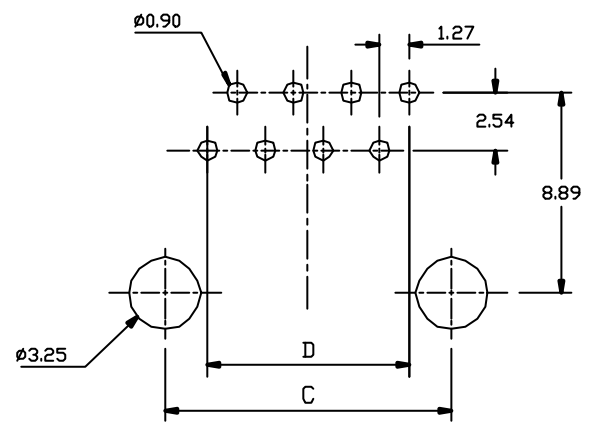

Connector Type	No. of Position	Dimensions			
		A	B	C	D
RJ 9	4	13.97	11.43	7.62	3.81
RJ 11	6	16.00	13.46	10.16	6.35
RJ 45	8	17.84	15.36	11.43	8.89

 TOLERANCES EXCEPT AS NOTED MM ± .05 INCHES ± .005 ANGLES ± .03 THIRD ANGLE PROJECTION	DFW TO DATE	DATE
	CHKD DATE	DATE
	MFD DATE	DATE
	APPVL DATE	DATE
MATERIAL :	QT'Y :	FINISH:
SCALE :	DRAWING NO. 800A-0368	SIZE REV

E-tec
 Interconnect

TOP ENTRY PCB JACK
 RJ9 <4P> RJ11 <6P> RJ45 <8P>
 "SPLIT FOOT" W & W/O PANEL STOP

SHEET OF

REVISION RECORD				
REV	ECD	DESCRIPTION	DRFT	CHKD

RECOMMENDED HOLE PATTERN

- NOTE :
- MATERIAL: HOUSING-PBT POLYESTER UL94V-0
STANDARD COLOR-BLACK
CONTACT-0.46mm DIAMETER
PHOS-BRONZE PLATED WITH
HARD GOLD.
 - CAVITY CONFIRMS TO FCC RULES AND
REGISTRATION PAR68, SUBPARTS F.
 - UL FILE NO. E163191