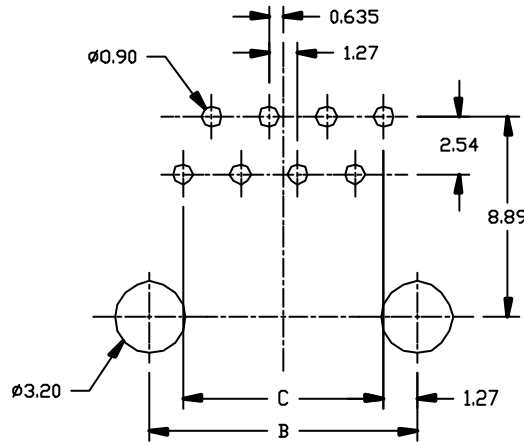

REVISION RECORD				
REV	ECD	DESCRIPTION	DRFT	CHKD

RECOMMENDED HOLE PATTERN

1. NOTE :
1. MATERIAL: HOUSING-PBT POLYESTER UL94V-0
     STANDARD COLOR-BLACK
     CONTACT-0.35x0.58mm
     PHOS-BRONZE PLATED WITH
     HARD GOLD SELECTIVE
  2. CAVITY CONFIRMS TO FCC RULES AND
     REGISTRATION PAR68, SUBPARTS F.
  3. UL FILE NO: E163191

replace with No. of position: 4, 6 or 8

replace with No of contacts: 2, 4, 6 or 8

PART NUMBER	GOLD PLATING
MJT-1xx-S146/M-01	3μ"
MJT-1xx-S146/M-02	6μ"
MJT-1xx-S146/M-03	15μ"
MJT-1xx-S146/M-04	30μ"
MJT-1xx-S146/M-05	50μ"

Connector Type	No. of Position	Dimensions		
		A	B	C
RJ 9	4	11.18	7.62	3.81
RJ 11	6	13.20	10.16	6.35
RJ 45	8	15.24	11.43	8.89

	DATE	
	DATE	
	DATE	
	DATE	
TOP ENTRY PCB JACK RJ9 <4P> RJ11 <6P> RJ45 <8P> NON SHIELDED		DRAWING NO. 52xx700
DO NOT SALE DRAWING		SHEET 5 OF 5