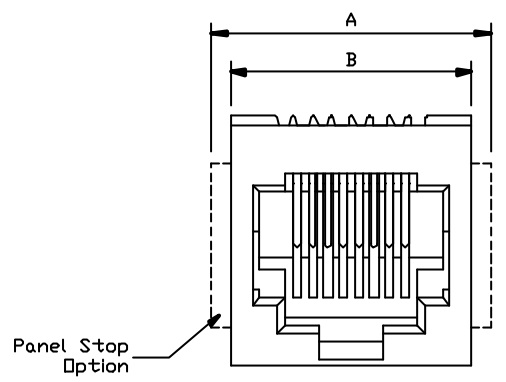

E-tec
 Interconnect

TOP ENTRY PCB JACK
 RJ9 <4P> RJ11 <6P> RJ45 <8P>
 "SPLIT FOOT" W & W/O PANEL STOP

SHEET OF

REVISION RECORD				
REV	ECD	DESCRIPTION	DRFT	CHKD

RECOMMENDED HOLE PATTERN

- NOTE :
- MATERIAL: HOUSING-PBT POLYESTER UL94V-0
STANDARD COLOR-BLACK
CONTACT-0.46mm DIAMETER
PHOS-BRONZE PLATED WITH
HARD GOLD.
 - CAVITY CONFIRMS TO FCC RULES AND
REGISTRATION PAR68, SUBPARTS F.
 - UL FILE NO. E163191