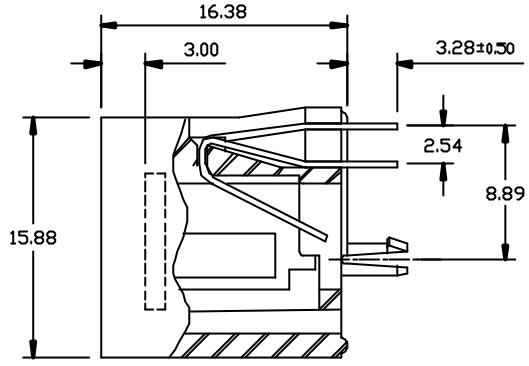

REVISION RECORD				
REV	ECO	DESCRIPTION	DRFT	CHKD

RECOMMENDED HOLE PATTERN

1. NOTE :
1. MATERIAL: HOUSING-PBT POLYESTER UL94V-0
     STANDARD COLOR-BLACK
     CONTACT-0.46mm DIAMETER
     PHOS-BRONZE PLATED WITH
     HARD GOLD.
  2. CAVITY CONFIRMS TO FCC RULES AND
     REGISTRATION PAR68, SUBPARTS F.
  3. UL FILE NO. E163191

replace with No. of position: 4; 6 or 8

replace with No of contacts: 2; 4; 6 or 8

replace with 1=w/o and 3=with panel stop

PART NUMBER	GOLD PLATING
MJT-1xx-Rx52/S-11	3μ"
MJT-1xx-Rx52/S-22	6μ"
MJT-1xx-Rx52/S-33	15μ"
MJT-1xx-Rx52/S-44	30μ"
MJT-1xx-Rx52/S-55	50μ"

Connector Type	No. of Position	Dimensions			
		A	B	C	D
RJ 9	4	13.97	11.43	7.62	3.81
RJ 11	6	16.00	13.46	10.16	6.35
RJ 45	8	17.84	15.36	11.43	8.89

  TOLERANCES EXCEPT AS NOTED MM ± .05 INCHES ± .005 ANGLES ± .03 THIRD ANGLE PROJECTION	DFW TO DATE	DATE
	CHKD DATE	DATE
	MFD DATE	DATE
	APPVL DATE	DATE
MATERIAL :	QT'Y :	FINISH:
SCALE :	DRAWING NO. 800A-0368	SIZE REV

E-tec
Interconnect

TOP ENTRY PCB JACK
RJ9 <4P> RJ11 <6P> RJ45 <8P>
"SPLIT FOOT" W & W/O PANEL STOP

SHEET OF