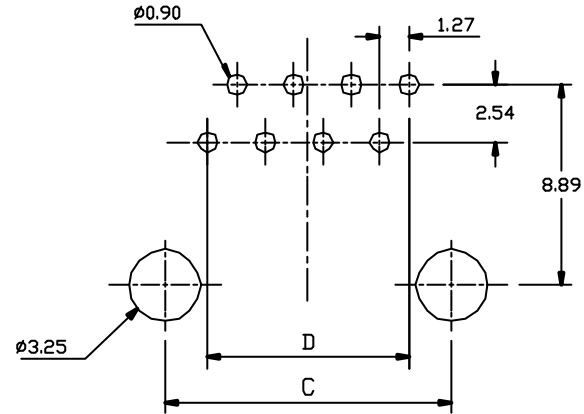

REVISION RECORD				
REV	ECO	DESCRIPTION	DRFT	CHKD

RECOMMENDED HOLE PATTERN

- NOTE :
- MATERIAL: HOUSING-PBT POLYESTER UL94V-0
STANDARD COLOR-BLACK
CONTACT-0.46mm DIAMETER
PHOS-BRONZE PLATED WITH
HARD GOLD.
 - CAVITY CONFIRMS TO FCC RULES AND
REGISTRATION PAR68, SUBPARTS F.
 - UL FILE NO. E163191

replace with No. of position: 4; 6 or 8

replace with No of contacts: 2; 4; 6 or 8

replace with 1=w/o and 3=with panel stop

PART NUMBER	GOLD PLATING
MJT-1xx-Rx52/S-11	3μ"
MJT-1xx-Rx52/S-22	6μ"
MJT-1xx-Rx52/S-33	15μ"
MJT-1xx-Rx52/S-44	30μ"
MJT-1xx-Rx52/S-55	50μ"